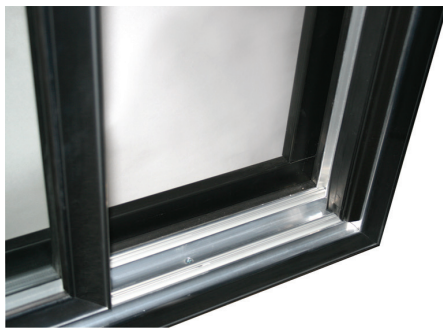

SLIDER DOOR PRICES

Option Include:

High Definition LED Lighting 24" or 27" deep shelving Heated Glass

Standard Features:

- Compact Comfort Grip
 - Magnetic Seal Gasket
 - Black or Smooth Silver Door & Frame Rails
 - Removable Bottom Door Track
 - Heavy Duty Metal Roller Assembly
 - Handle Heated Perimeter Frame
 - Available in 2 and 3 door models
- ** Not available with self closer

Heated Perimeter Frame

MODEL#	DESCRIPTION	LIST PRICE
SL4860SMS	Net Opening 48" x 60" Smooth Silver Finish	\$3971.00
SL4860SMB	Net Opening 48" x 60" Smooth Black Finish	\$3971.00
SL4872SMS	Net Opening 48" x 72" Smooth Silver Finish	\$4394.00
SL4872SMB	Net Opening 48" x 72" Smooth Black Finish	\$4394.00
SL6060SMS	Net Opening 60" x 60" Smooth Silver Finish	\$4843.00
SL6060SMB	Net Opening 60" x 60" Smooth Black Finish	\$4843.00
SL6072SMS	Net Opening 60" x 72" Smooth Silver Finish	\$5268.00
SL6072SMB	Net Opening 60" x 72" Smooth Black Finish	\$5268.00
SL7260SMS	Net Opening 72" x 60" Smooth Silver Finish	\$5778.00
SL7260SMB	Net Opening 72" x 60" Smooth Black Finish	\$5778.00
SL7272SMS	Net Opening 72" x 72" Smooth Silver Finish	\$6200.00
SL7272SMB	Net Opening 72" x 72" Smooth Black Finish	\$6200.00
SL8460SMS	Net Opening 84" x 60" Smooth Silver Finish	\$6686.00
SL8460SMB	Net Opening 84" x 60" Smooth Black Finish	\$6686.00
SL8472SMS	Net Opening 84" x 72" Smooth Silver Finish	\$7109.00
SL8472SMB	Net Opening 84" x 72" Smooth Black Finish	\$7109.00
SL9660SMS	Net Opening 96" x 60" Smooth Silver Finish	\$8312.00
SL9660SMB	Net Opening 96" x 60" Smooth Black Finish	\$8312.00
SL9672SMS	Net Opening 96" x 72" Smooth Silver Finish	\$8736.00
SL9672SMB	Net Opening 96" x 72" Smooth Black Finish	\$8736.00