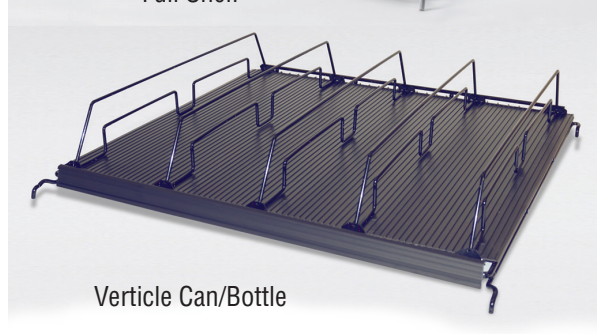

# SHELVING AND ACCESSORIES

Corner Shelf

Full Shelf

Super Duty Shelf

Verticle Can/Bottle

SHELVING ITEM		LIST PRICE	ACCESSORIES ITEM		LIST PRICE
Glide Strips per shelf		<b>\$82.00</b>	Wall or Post Bracket		<b>\$22.00</b>
Flat Shelf - 23", 26, 28, 30 x 24"		<b>\$113.00</b>	24" or 27" side front or rear stop		<b>\$33.00</b>
Flat Shelf - 23", 26, 28, 30 x 27"		<b>\$113.00</b>	36" side, front, or rear stop		<b>\$36.00</b>
Flat Shelf - 23", 26", 28", 30 x 36"		<b>\$221.00</b>	Deli Half Door		<b>\$926.00</b>
** Shelf can upgraded to 36" deep			Deli Full Door		<b>\$1768.00</b>
Wire Basket Shelf Limited Sizes, Call Factory		<b>\$295.00</b>	Corner Shelf for door sizes 27" deep		<b>\$563.00</b>
Super Duty Shelf with 5 dividers Welded side and adjustable front stops Slip sheets 37" deep, (30" Wide Only)		<b>\$406.00</b>	Product Divider 24" or 27"		<b>\$33.00</b>
Super Duty Shelf with 5 dividers Welded side and adjustable front stops Slip sheet 49" deep, (30" Wide Only)		<b>\$490.00</b>	36" Product Dividers		<b>\$34.00</b>
			81" Post with Leveler		<b>\$72.00</b>
Floor Guards		<b>\$153.00</b>	Black Posts add per post		<b>\$33.00</b>
Custom Shelving		<b>Call Factory</b>	Price Tag Molding		<b>\$24.00</b>
Retrofit Brackets for Anthony shelving		<b>\$22.00</b>	Optional White Tag Molding upcharge		<b>\$11.00</b>
S Hooks		<b>\$21.00</b>	Rolling Beverage Rack		<b>\$3699.00</b>
All shelving is available in white or black with black price tag molding (white tag is optional). Standard shelving is white with white price tag molding.			Deduct for shelving (per door 67" & 73")		<b>\$478.00</b>
			Deduct for shelving (75" per door)		<b>\$572.00</b>
			Deduct for shelving (79" per door)		<b>\$668.00</b>
			Drip Pans 27" deep		<b>\$184.00</b>