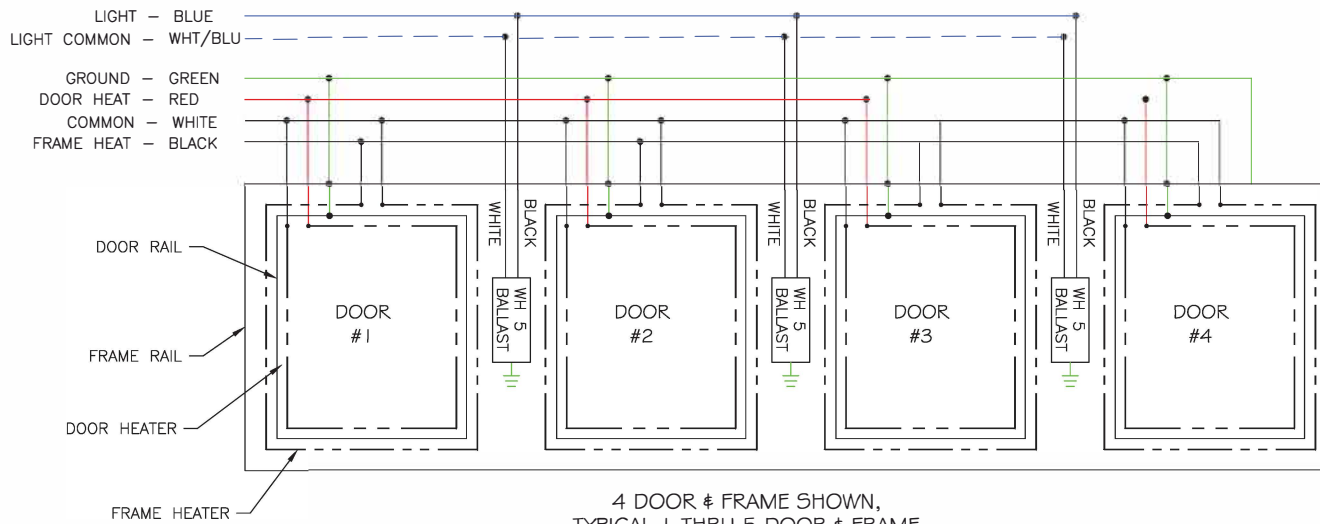

STD LIGHTING FOR 4 DOORS

4 DOOR # FRAME SHOWN,  
TYPICAL 1 THRU 5 DOOR # FRAME  
COOLER & FREEZER