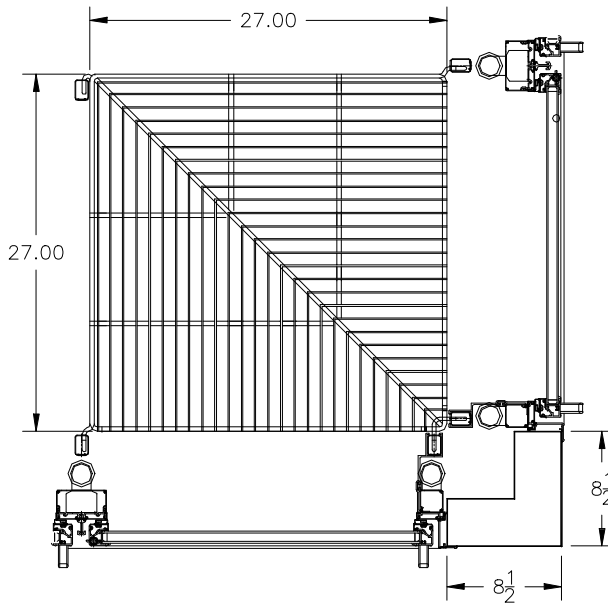

COMMERCIAL DISPLAY SYSTEMS  
 650 JESSIE ST.  
 SAN FERNANDO, CA. 91340  
 THIS DRAWING CONTAINS PROPRIETARY INFORMATION,  
 UNAUTHORIZED DUPLICATION OR DISCLOSURE IS PROHIBITED

STD CDS 2324 CONER

STD CDS 2624 CORNER

STD CDS 28" CORNER

STD CDS 2327 CONER

STD CDS 2627 CORNER

STD CDS 30" CORNER