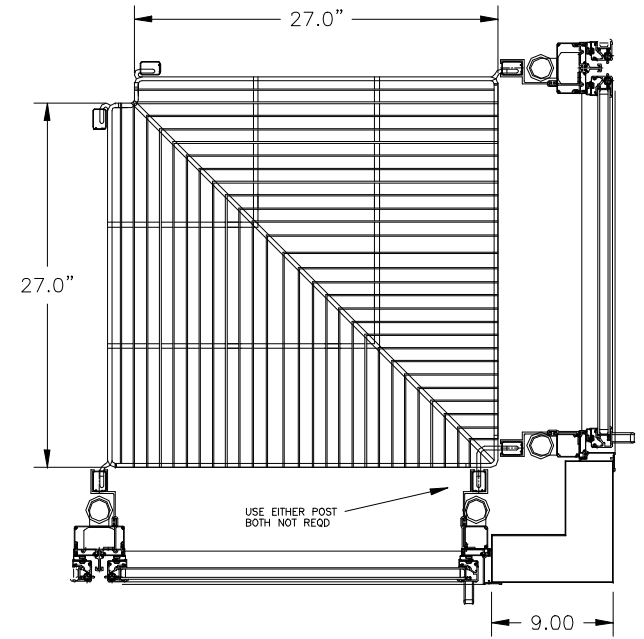

COMMERCIAL DISPLAY SYSTEMS  
 650 JESSIE ST.  
 SAN FERNANDO, CA. 91340  
 THIS DRAWING CONTAINS PROPRIETARY INFORMATION,  
 UNAUTHORIZED DUPLICATION OR DISCLOSURE IS PROHIBITED

STD CDS 2324 CONER

STD CDS 2624 CORNER

STD CDS 28" CORNER

STD CDS 2327 CONER

STD CDS 2627 CORNER

STD CDS 30" CORNER