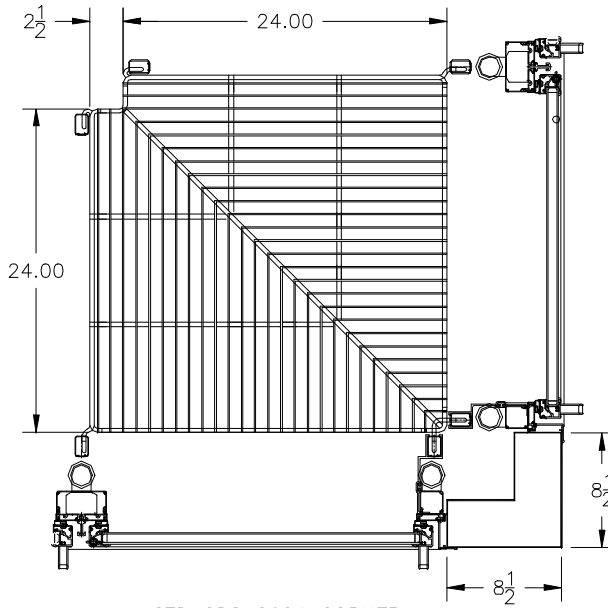

COMMERCIAL DISPLAY SYSTEMS  
 650 JESSIE ST.  
 SAN FERNANDO, CA. 91340  
 THIS DRAWING CONTAINS PROPRIETARY INFORMATION,  
 UNAUTHORIZED DUPLICATION OR DISCLOSURE IS PROHIBITED

STD CDS 2324 CONER

STD CDS 2624 CORNER

STD CDS 28" CORNER

STD CDS 2327 CONER

STD CDS 2627 CORNER

STD CDS 30" CORNER