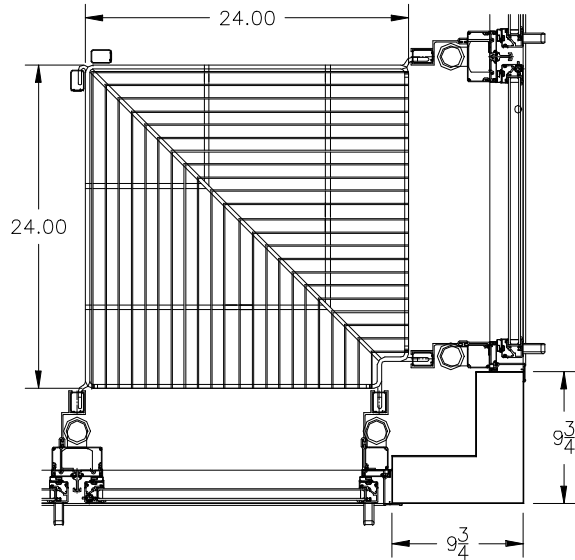

COMMERCIAL DISPLAY SYSTEMS  
 650 JESSIE ST.  
 SAN FERNANDO, CA. 91340  
 THIS DRAWING CONTAINS PROPRIETARY INFORMATION,  
 UNAUTHORIZED DUPLICATION OR DISCLOSURE IS PROHIBITED

STD CDS 2324 CONER

STD CDS 2624 CORNER

STD CDS 28" CORNER

STD CDS 2327 CONER

STD CDS 2627 CORNER

STD CDS 30" CORNER