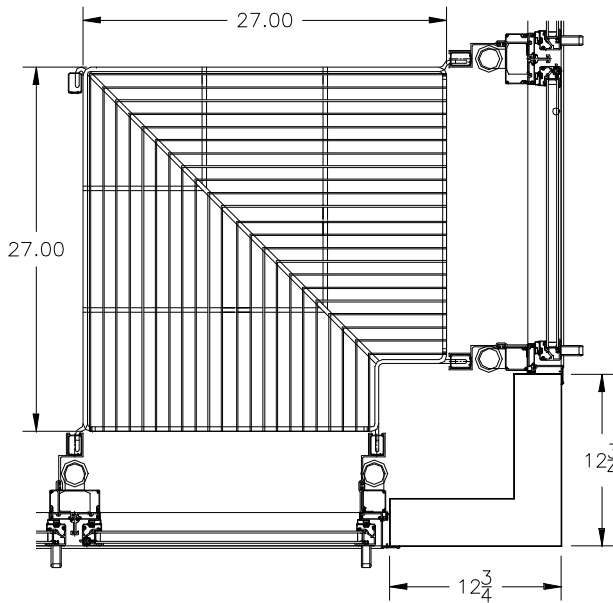

COMMERCIAL DISPLAY SYSTEMS  
 650 JESSIE ST.  
 SAN FERNANDO, CA. 91340  
 THIS DRAWING CONTAINS PROPRIETARY INFORMATION,  
 UNAUTHORIZED DUPLICATION OR DISCLOSURE IS PROHIBITED

STD CDS 2324 CONER

STD CDS 2624 CORNER

STD CDS 28" CORNER

STD CDS 2327 CONER

STD CDS 2627 CORNER

STD CDS 30" CORNER