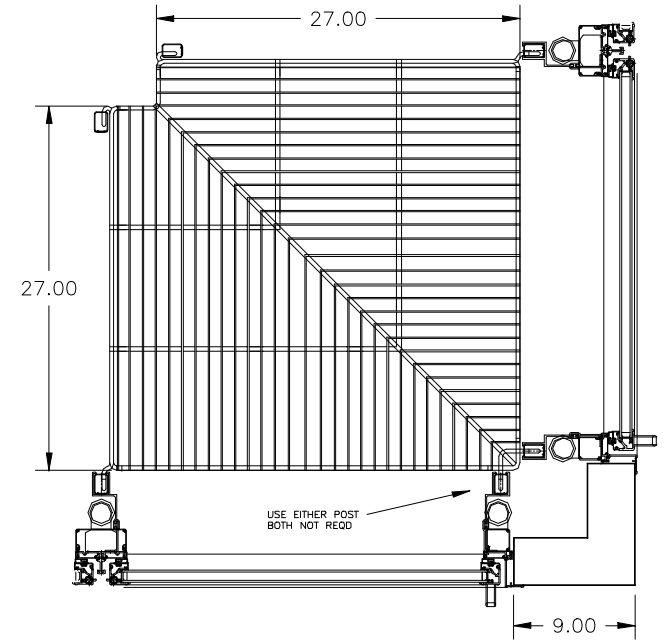

COMMERCIAL DISPLAY SYSTEMS  
 650 JESSIE ST.  
 SAN FERNANDO, CA. 91340  
 THIS DRAWING CONTAINS PROPRIETARY INFORMATION,  
 UNAUTHORIZED DUPLICATION OR DISCLOSURE IS PROHIBITED

STD CDS 2324 CONER

STD CDS 2624 CORNER

STD CDS 28" CORNER

STD CDS 2327 CONER

STD CDS 2627 CORNER

STD CDS 30" CORNER