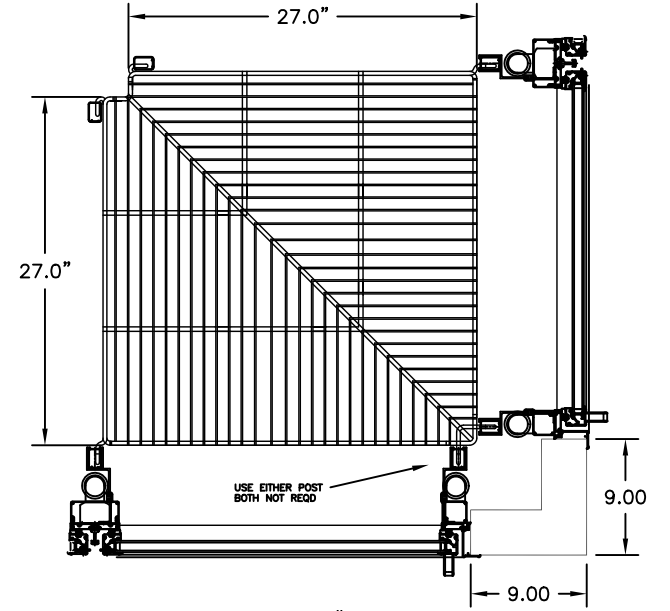

COMMERCIAL DISPLAY SYSTEMS
 17341 SIERRA HIGHWAY
 CANYON COUNTRY, CA 91351
 THIS DRAWING CONTAINS PROPRIETARY INFORMATION.
 UNAUTHORIZED DUPLICATION OR DISCLOSURE IS PROHIBITED

STD CDS 2324 CORNER

STD CDS 2624 CORNER

STD CDS 28" CORNER

STD CDS 2327 CORNER

STD CDS 2627 CORNER

STD CDS 30" CORNER