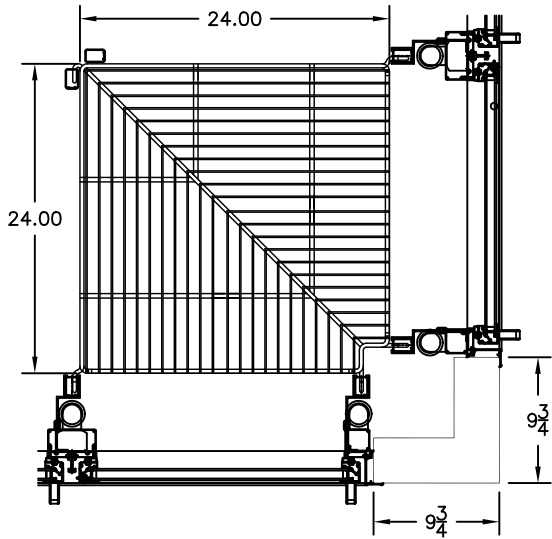

COMMERCIAL DISPLAY SYSTEMS
 17341 SIERRA HIGHWAY
 CANYON COUNTRY, CA 91351
 THIS DRAWING CONTAINS PROPRIETARY INFORMATION.
 UNAUTHORIZED DUPLICATION OR DISCLOSURE IS PROHIBITED

STD CDS 2324 CORNER

STD CDS 2624 CORNER

STD CDS 28" CORNER

STD CDS 2327 CORNER

STD CDS 2627 CORNER

STD CDS 30" CORNER