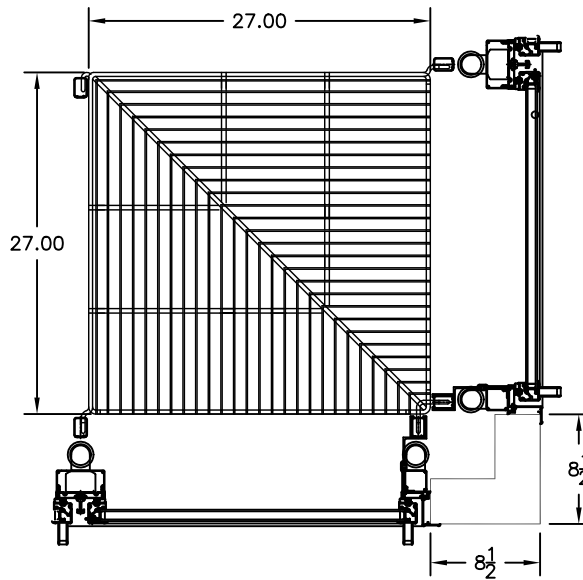

COMMERCIAL DISPLAY SYSTEMS
 17341 SIERRA HIGHWAY
 CANYON COUNTRY, CA 91351
 THIS DRAWING CONTAINS PROPRIETARY INFORMATION.
 UNAUTHORIZED DUPLICATION OR DISCLOSURE IS PROHIBITED

STD CDS 2324 CORNER

STD CDS 2624 CORNER

STD CDS 28" CORNER

STD CDS 2327 CORNER

STD CDS 2627 CORNER

STD CDS 30" CORNER