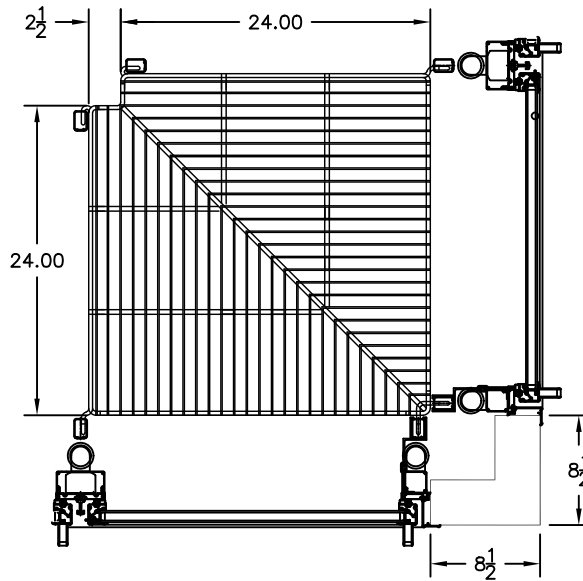

COMMERCIAL DISPLAY SYSTEMS
 17341 SIERRA HIGHWAY
 CANYON COUNTRY, CA 91351
 THIS DRAWING CONTAINS PROPRIETARY INFORMATION.
 UNAUTHORIZED DUPLICATION OR DISCLOSURE IS PROHIBITED

STD CDS 2324 CORNER

STD CDS 2624 CORNER

STD CDS 28" CORNER

STD CDS 2327 CORNER

STD CDS 2627 CORNER

STD CDS 30" CORNER