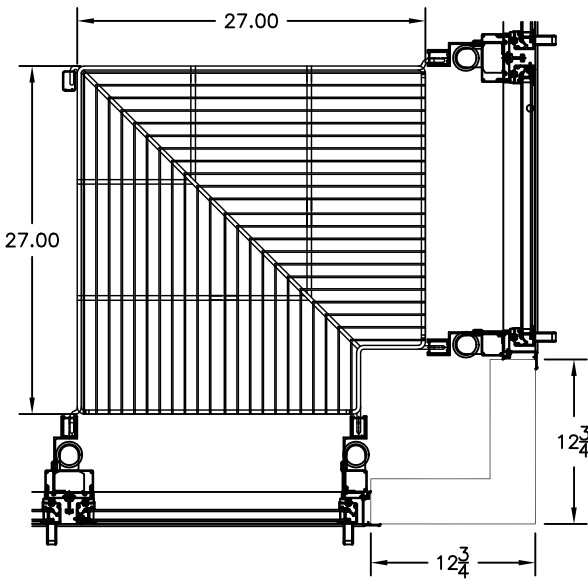

COMMERCIAL DISPLAY SYSTEMS
 17341 SIERRA HIGHWAY
 CANYON COUNTRY, CA 91351
 THIS DRAWING CONTAINS PROPRIETARY INFORMATION.
 UNAUTHORIZED DUPLICATION OR DISCLOSURE IS PROHIBITED

STD CDS 2324 CORNER

STD CDS 2624 CORNER

STD CDS 28" CORNER

STD CDS 2327 CORNER

STD CDS 2627 CORNER

STD CDS 30" CORNER