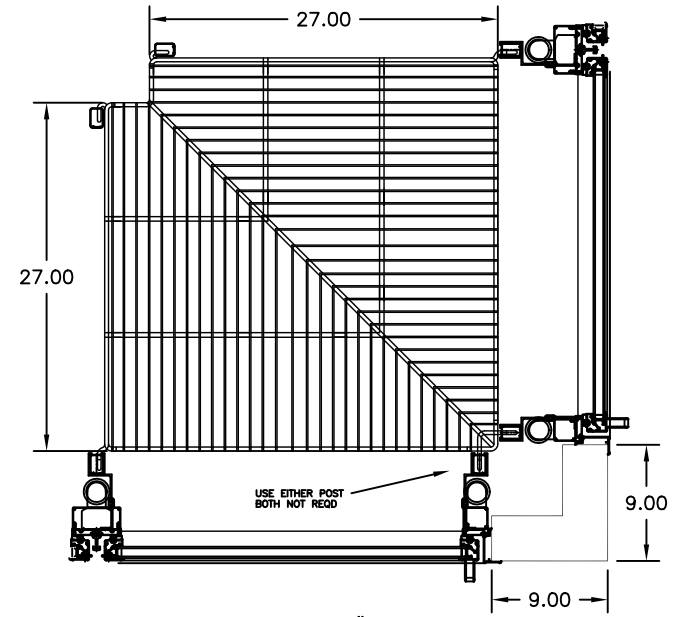

COMMERCIAL DISPLAY SYSTEMS
 17341 SIERRA HIGHWAY
 CANYON COUNTRY, CA 91351
 THIS DRAWING CONTAINS PROPRIETARY INFORMATION.
 UNAUTHORIZED DUPLICATION OR DISCLOSURE IS PROHIBITED

STD CDS 2324 CORNER

STD CDS 2624 CORNER

STD CDS 28" CORNER

STD CDS 2327 CORNER

STD CDS 2627 CORNER

STD CDS 30" CORNER