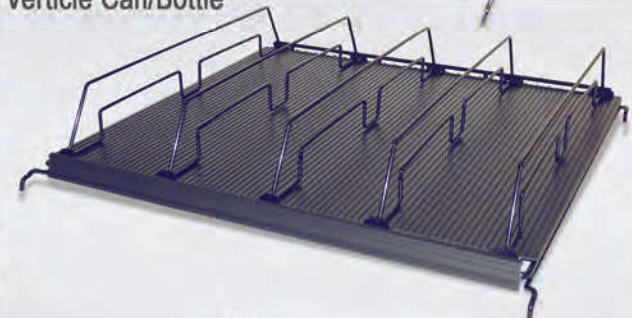

SHELVING AND ACCESSORIES

**Full shelf width for maximum product facings and storage.
Super Duty 37" & 49" shelf with welded side stops and removable front stops.**

Shelving is available in Black or White in 27" (standard) or 24" depths.

The exclusive shelving design provides a full width shelf, which gives you increased product facings and storage. The bow truss system eliminates shelf sag making the CDS shelf the strongest shelving system on the market.

Corner Shelf

Full Shelf

Super Duty Shelf

Verticle Can/Bottle

Baskets

Rolling Beverage Rack

Commercial Display Systems LLC
17341 Sierra Highway
Canyon Country CA 91351

Phone: (800) 478-3790
Phone: (818) 361-8160
Fax: (818) 361-8152
www.cdsdoors.net