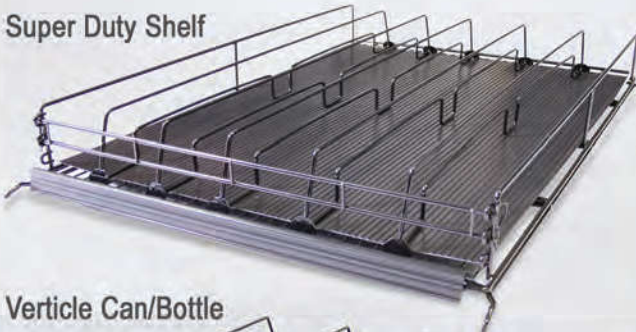

SHELVING AND ACCESSORIES

**Full shelf width for maximum product facings and storage.
Super Duty 37" & 49" shelf with welded side stops and removable front stops.**

Shelving is available in Black or White in 27" (standard) or 24" depths.

The exclusive shelving design provides a full width shelf, which gives you increased product facings and storage. The bow truss system eliminates shelf sag making the CDS shelf the strongest shelving system on the market.

Corner Shelf

Full Shelf

Super Duty Shelf

Verticle Can/Bottle

Baskets

Rolling Beverage Rack

Commercial Display Systems LLC
17341 Sierra Highway
Canyon Country CA 91351

Phone: (800) 478-3790
Phone: (818) 361-8160
Fax: (818) 361-8152
www.cdsdoors.net