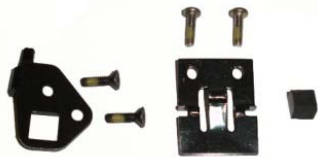

Jun-18

**DOOR PARTS**  
*Current Production*

Full Length Handle Door Rail

Part No. 10184-P \$34.50p/ft  
Part No. 10184-B \$34.50p/ft  
Part No. 10184-S \$34.50p/ft  
Part No. 10184-G \$34.50p/ft

Door Corner Screw  
Torque Side  
Part No. 10345 \$5.75

Door Seal Flap Ctr Pull\*  
Part No. 10507 \$15.75p/ft

Heater Plug Advantage  
Part No. 10247 \$82.00

Door Lock  
Part No. 10047 \$74.50

Hold Open Kit H.L.  
Feb. 2006 thru Present  
Part No. 10298-L \$53.50

Door Guard Black Only  
Part No. 10239-G \$76.00

Hold Open Kit H.R.  
Feb. 2006 thru Present  
Part No. 10298-R \$53.50

Bumper Bar Black Only  
Part No. 10239-B \$390.00

Door Sweep\*  
Part No. 10303 \$21.00p/ft