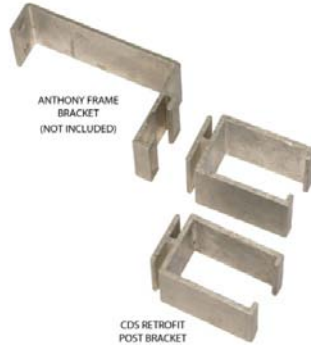

SHELVING PARTS
Current Production

Heavy Duty Shelf
Part No. 10359-36 \$302.00
Part No. 10359-48 \$355.00

Wall Kit Brackets
Part No. 10021-WK \$32.00

Basket Divider
Part No. 10193 \$21.00

Heavy Duty Divider*
Part No. 10378-36 \$24.00
Part No. 10378-48 \$24.00

Retrofit Post Brkt for Anthony Frame
Part No. 10189 \$16.00

Standard Flat Shelf
Part No. 10025-27 \$85.00
Part No. 10025-36 \$167.00

Post Bracket
Part No. 10045 \$16.00

81" Post
Part No. 10040-G \$53.00 Galv
Part No. 10040-W \$78.00 White
Part No. 10040-B \$78.00 Black

Shelf Glide*
Part No. 10275 \$62.00

Legacy Frame Bracket Lt
Part No. 10021-L \$22.00

Basket Shelf
Part No. 10191 \$220.00

Floor Guard
Part No. 10446 \$93.00

Legacy Frame Bracket Rt
Part No. 10021-R \$22.00