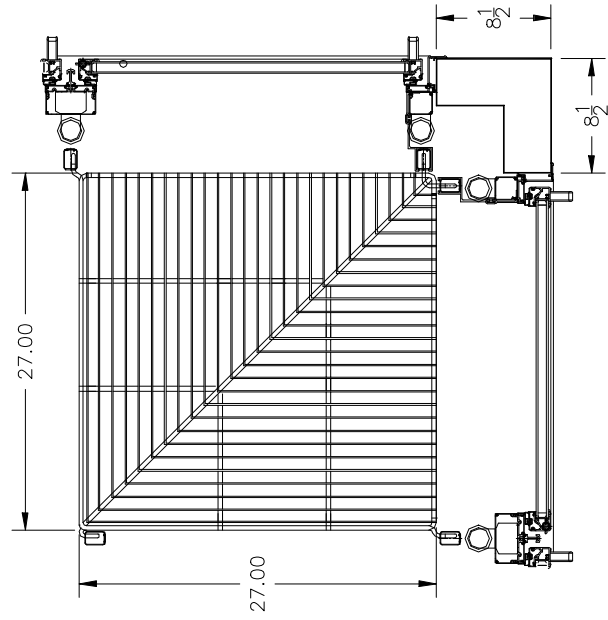

COMMERCIAL DISPLAY SYSTEMS
10000
SAN FERNANDO, CA 91340

THIS DRAWING CONTAINS PROPRIETARY INFORMATION.
UNAUTHORIZED DUPLICATION OR DISCLOSURE IS PROHIBITED

STD CDS 2324 CONER

STD CDS 2624 CORNER

STD CDS 28" CORNER

STD CDS 2327 CONER

STD CDS 2627 CORNER

STD CDS 30" CORNER