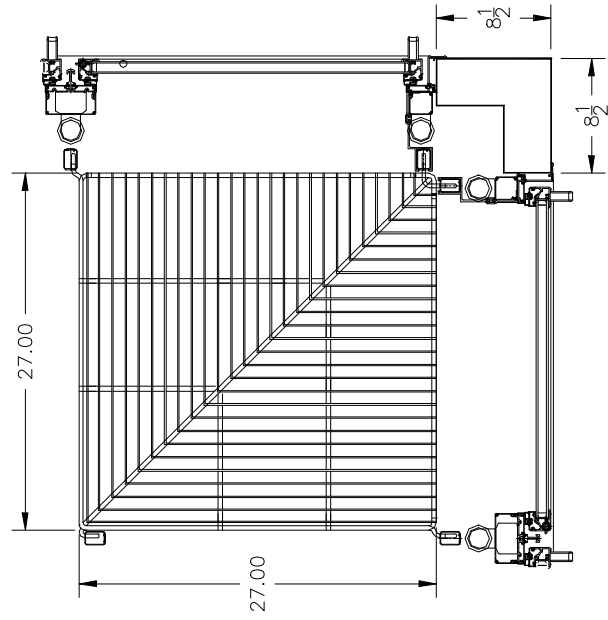

COMMERCIAL DISPLAY SYSTEMS
15000
SAN FERNANDO, CA. 91340

THIS DRAWING CONTAINS PROPRIETARY INFORMATION.
UNAUTHORIZED DUPLICATION OR DISCLOSURE IS PROHIBITED

STD CDS 2324 CONER

STD CDS 2624 CORNER

STD CDS 28\"/>

STD CDS 2327 CONER

STD CDS 2627 CORNER

STD CDS 30\"/>