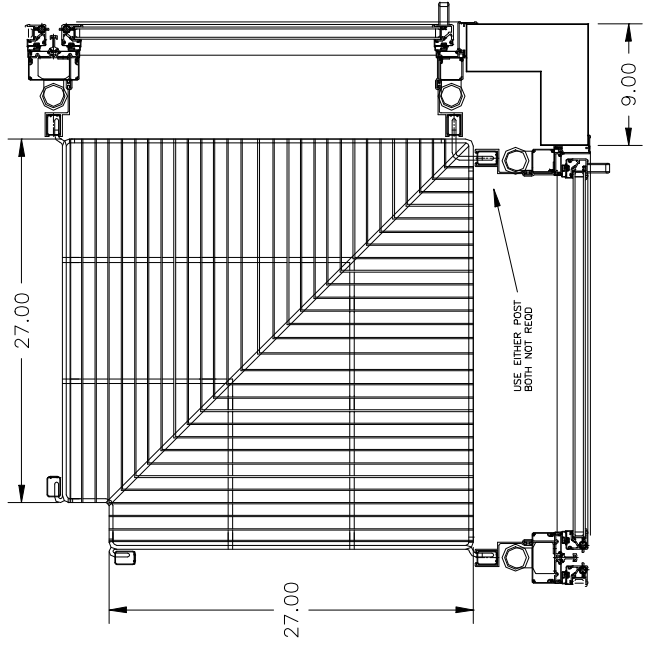

COMMERCIAL DISPLAY SYSTEMS
10000
SAN FERNANDO, CA 91340

THIS DRAWING CONTAINS PROPRIETARY INFORMATION.
UNAUTHORIZED DUPLICATION OR DISCLOSURE IS PROHIBITED

STD CDS 2324 CONER

STD CDS 2624 CORNER

STD CDS 28" CORNER

STD CDS 2327 CONER

STD CDS 2627 CORNER

STD CDS 30" CORNER