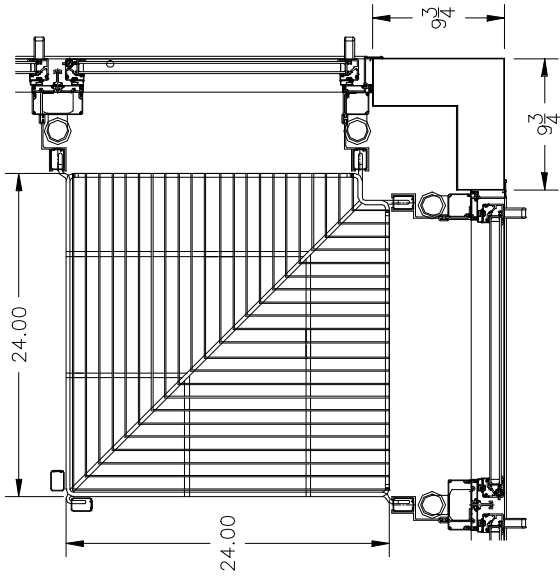

COMMERCIAL DISPLAY SYSTEMS
15000
SAN FERNANDO, CA. 91340

THIS DRAWING CONTAINS PROPRIETARY INFORMATION.
UNAUTHORIZED DUPLICATION OR DISCLOSURE IS PROHIBITED

STD CDS 2324 CONER

STD CDS 2624 CORNER

STD CDS 28\"/>

STD CDS 2327 CONER

STD CDS 2627 CORNER

STD CDS 30\"/>