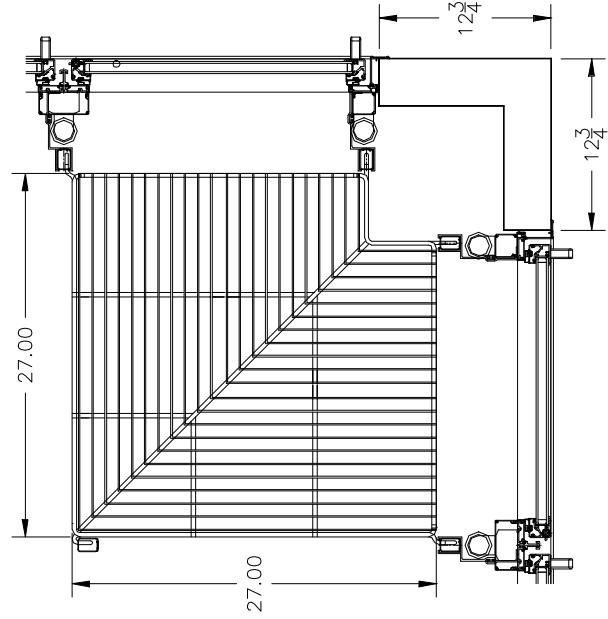

COMMERCIAL DISPLAY SYSTEMS
15000
SAN FERNANDO, CA. 91340

THIS DRAWING CONTAINS PROPRIETARY INFORMATION.
UNAUTHORIZED DUPLICATION OR DISCLOSURE IS PROHIBITED

STD CDS 2324 CONER

STD CDS 2624 CORNER

STD CDS 28\"/>

STD CDS 2327 CONER

STD CDS 2627 CORNER

STD CDS 30\"/>