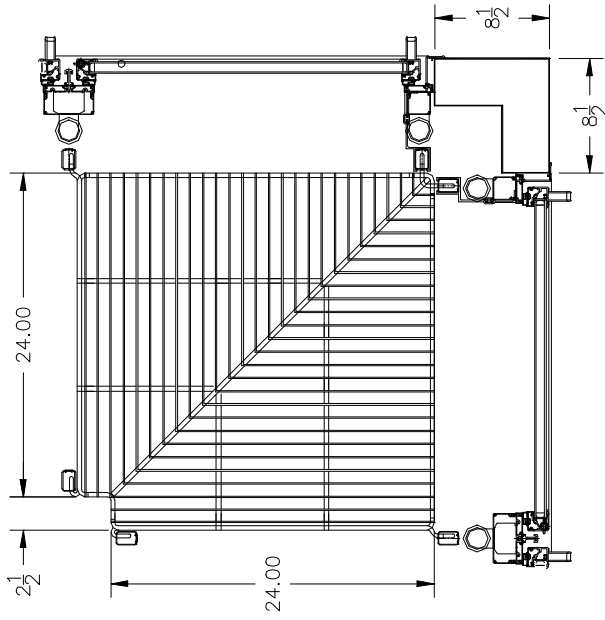

COMMERCIAL DISPLAY SYSTEMS
15000
SAN FERNANDO, CA. 91340

THIS DRAWING CONTAINS PROPRIETARY INFORMATION.
UNAUTHORIZED DUPLICATION OR DISCLOSURE IS PROHIBITED

STD CDS 2324 CONER

STD CDS 2624 CORNER

STD CDS 28\"/>

STD CDS 2327 CONER

STD CDS 2627 CORNER

STD CDS 30\"/>