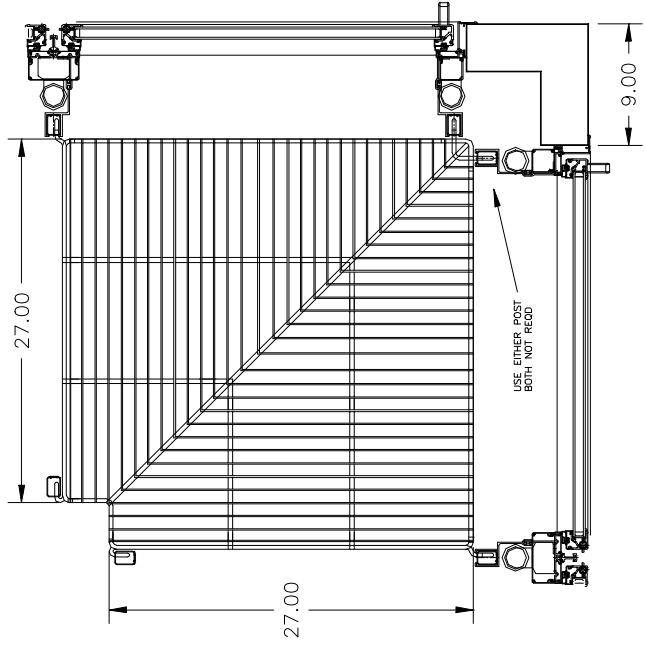

COMMERCIAL DISPLAY SYSTEMS
15000
SAN FERNANDO, CA. 91340

THIS DRAWING CONTAINS PROPRIETARY INFORMATION.
UNAUTHORIZED DUPLICATION OR DISCLOSURE IS PROHIBITED

STD CDS 2324 CONER

STD CDS 2624 CORNER

STD CDS 28\"/>

STD CDS 2327 CONER

STD CDS 2627 CORNER

STD CDS 30\"/>