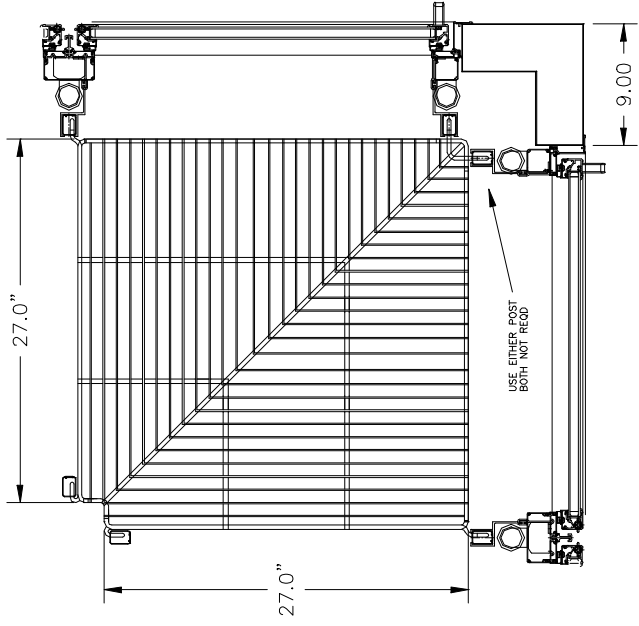

COMMERCIAL DISPLAY SYSTEMS
15000
SAN FERNANDO, CA. 91340

THIS DRAWING CONTAINS PROPRIETARY INFORMATION.
UNAUTHORIZED DUPLICATION OR DISCLOSURE IS PROHIBITED

STD CDS 2324 CONER

STD CDS 2624 CORNER

STD CDS 28\"/>

STD CDS 2327 CONER

STD CDS 2627 CORNER

STD CDS 30\"/>