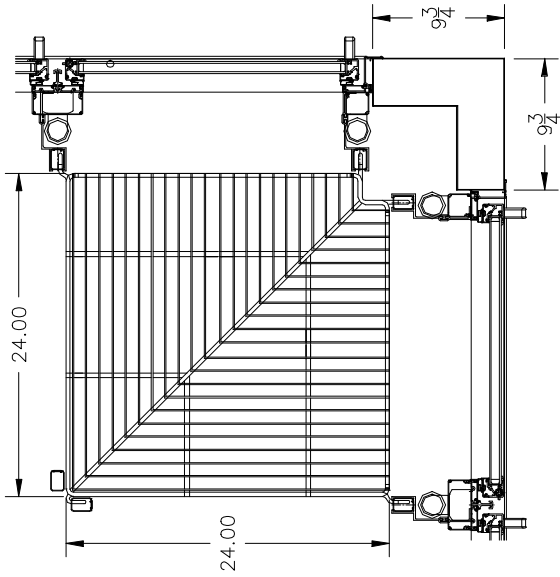

COMMERCIAL DISPLAY SYSTEMS
10000
SAN FERNANDO, CA 91340

THIS DRAWING CONTAINS PROPRIETARY INFORMATION.
UNAUTHORIZED DUPLICATION OR DISCLOSURE IS PROHIBITED

STD CDS 2324 CONER

STD CDS 2624 CORNER

STD CDS 28" CORNER

STD CDS 2327 CONER

STD CDS 2627 CORNER

STD CDS 30" CORNER