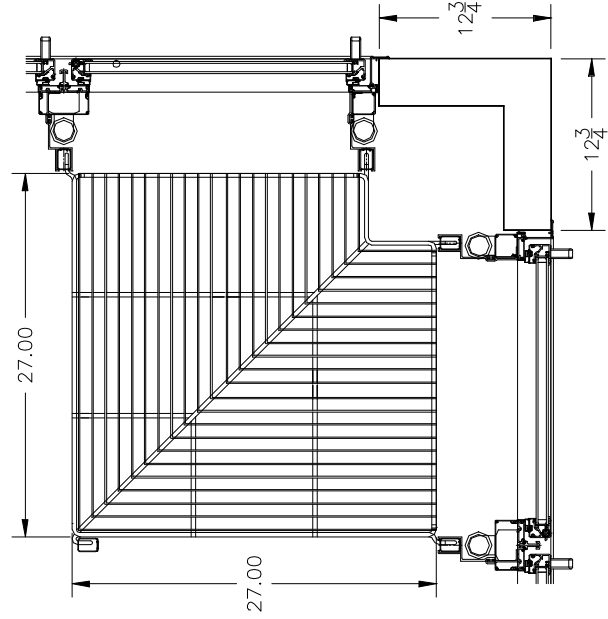

COMMERCIAL DISPLAY SYSTEMS  
15000  
SAN FERNANDO, CA. 91340

THIS DRAWING CONTAINS PROPRIETARY INFORMATION.  
UNAUTHORIZED DUPLICATION OR DISCLOSURE IS PROHIBITED

STD CDS 2324 CONER

STD CDS 2624 CORNER

STD CDS 28\" CORNER

STD CDS 2327 CONER

STD CDS 2627 CORNER

STD CDS 30\" CORNER