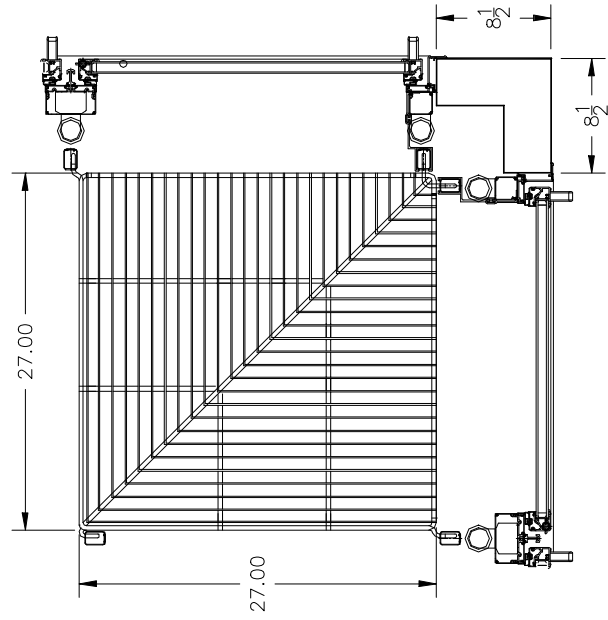

COMMERCIAL DISPLAY SYSTEMS  
15000  
SAN FERNANDO, CA. 91340

THIS DRAWING CONTAINS PROPRIETARY INFORMATION.  
UNAUTHORIZED DUPLICATION OR DISCLOSURE IS PROHIBITED

STD CDS 2324 CONER

STD CDS 2624 CORNER

STD CDS 28\" CORNER

STD CDS 2327 CONER

STD CDS 2627 CORNER

STD CDS 30\" CORNER