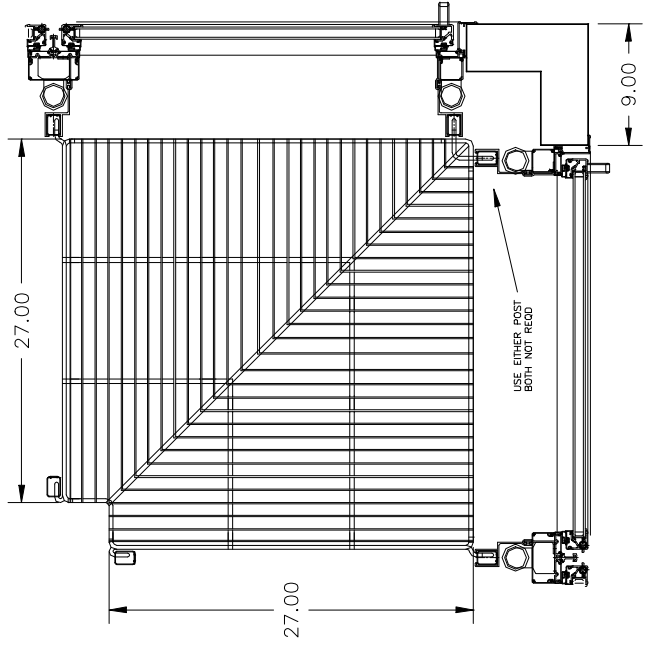

COMMERCIAL DISPLAY SYSTEMS  
15000  
SAN FERNANDO, CA. 91340

THIS DRAWING CONTAINS PROPRIETARY INFORMATION.  
UNAUTHORIZED DUPLICATION OR DISCLOSURE IS PROHIBITED

STD CDS 2324 CONER

STD CDS 2624 CORNER

STD CDS 28\" CORNER

STD CDS 2327 CONER

STD CDS 2627 CORNER

STD CDS 30\" CORNER