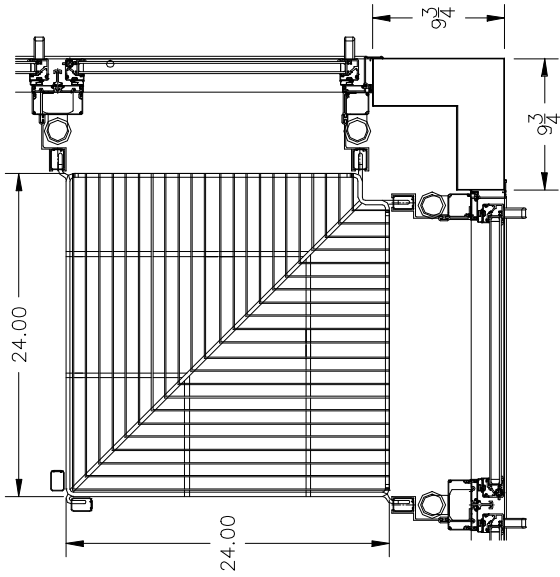

COMMERCIAL DISPLAY SYSTEMS  
15000  
SAN FERNANDO, CA. 91340

THIS DRAWING CONTAINS PROPRIETARY INFORMATION.  
UNAUTHORIZED DUPLICATION OR DISCLOSURE IS PROHIBITED

STD CDS 2324 CONER

STD CDS 2624 CORNER

STD CDS 28\" CORNER

STD CDS 2327 CONER

STD CDS 2627 CORNER

STD CDS 30\" CORNER