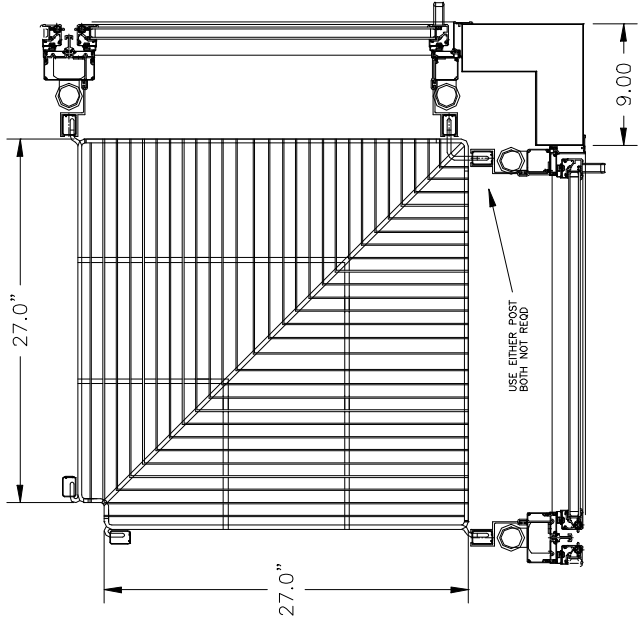

COMMERCIAL DISPLAY SYSTEMS  
15000  
SAN FERNANDO, CA. 91340

THIS DRAWING CONTAINS PROPRIETARY INFORMATION.  
UNAUTHORIZED DUPLICATION OR DISCLOSURE IS PROHIBITED

STD CDS 2324 CONER

STD CDS 2624 CORNER

STD CDS 28\" CORNER

STD CDS 2327 CONER

STD CDS 2627 CORNER

STD CDS 30\" CORNER